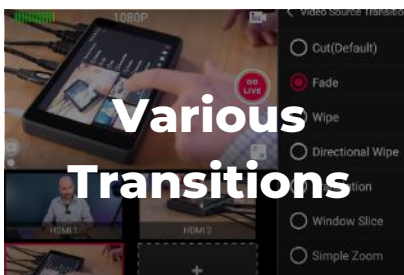

Software Updates

YoloBox/Pro is an Android-based software-driven device. It is constantly evolving and getting all the more powerful with additional features through updates.