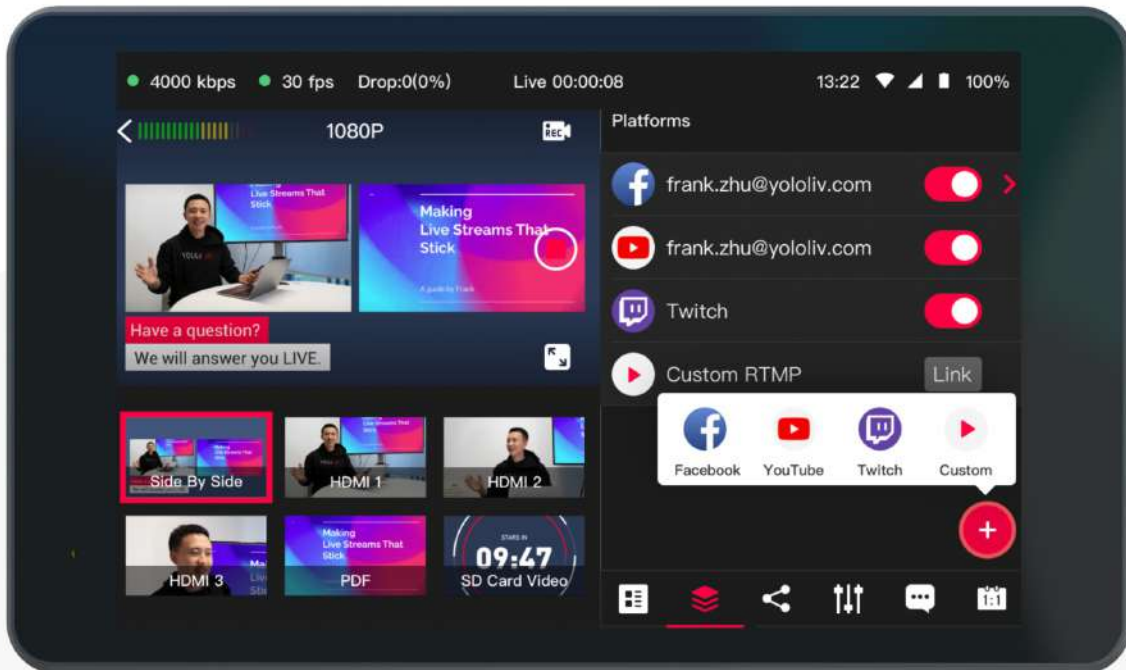

# Building Next-Generation Live Streaming Tools.

YoloBox Pro | YoloBox | YoloBox Mini

All-In-One System For Switching | Encoding | Recording | Monitoring

# Stream From **Anywhere to Everywhere**

## Various Captures

Live switch up to 6 video sources

## Display Live Comments

Feature Comment Overlays to the Stream, engage with your audience in real time